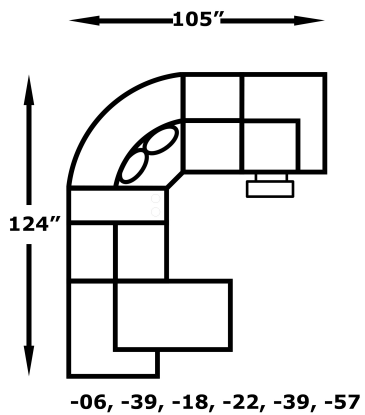

V73040L
Armless Sofa
W-62 D-40

V7354PL
Armless Reclining Chair
W-25 D-40

V73057L
RAF Recl Chair
W-34 D-40

V73058L
LAF Recl Chair
W-34 D-40

Suggested Layouts

We do our best to provide the most accurate dimensions. However, as with all handcrafted products, dimensions are approximate.