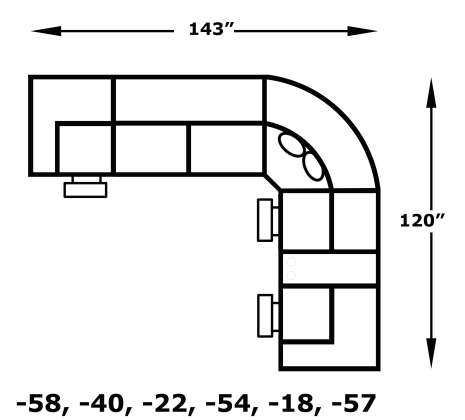

V73040L
Armless Sofa
W-62 D-40

V7354PL
Armless Reclining Chair
W-25 D-40

V73057L
RAF Recl Chair
W-34 D-40

V73058L
LAF Recl Chair
W-34 D-40

Suggested Layouts

We do our best to provide the most accurate dimensions. However, as with all handcrafted products, dimensions are approximate.