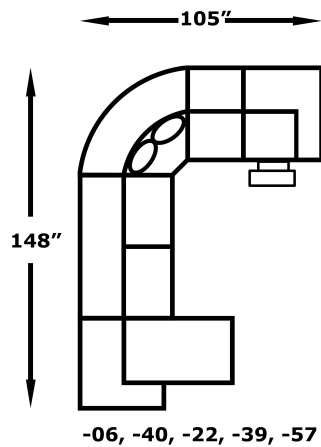

V73040L
Armless Sofa
W-62 D-40

V7354PL
Armless Reclining Chair
W-25 D-40

V73057L
RAF Recl Chair
W-34 D-40

V73058L
LAF Recl Chair
W-34 D-40

Suggested Layouts

We do our best to provide the most accurate dimensions. However, as with all handcrafted products, dimensions are approximate.