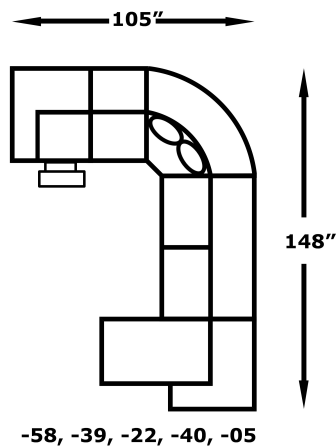

V73040L
Armless Sofa
W-62 D-40

V7354PL
Armless Reclining Chair
W-25 D-40

V73057L
RAF Recl Chair
W-34 D-40

V73058L
LAF Recl Chair
W-34 D-40

Suggested Layouts

We do our best to provide the most accurate dimensions. However, as with all handcrafted products, dimensions are approximate.