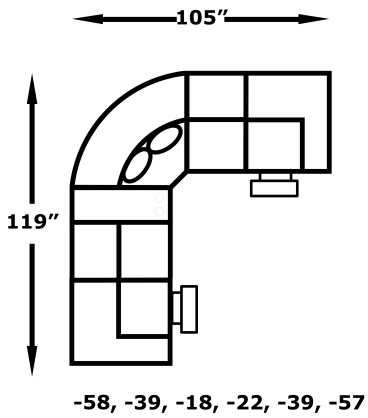

V73040L
Armless Sofa
W-62 D-40

V7354PL
Armless Reclining Chair
W-25 D-40

V73057L
RAF Recl Chair
W-34 D-40

V73058L
LAF Recl Chair
W-34 D-40

Suggested Layouts

We do our best to provide the most accurate dimensions. However, as with all handcrafted products, dimensions are approximate.