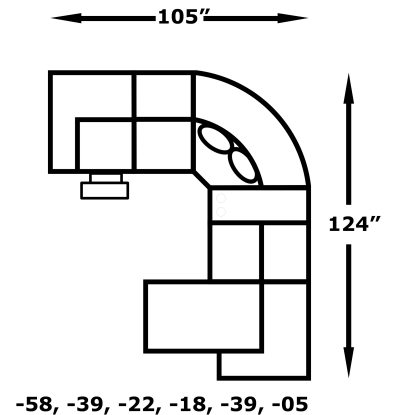

V73040L
Armless Sofa
W-62 D-40

V7354PL
Armless Reclining Chair
W-25 D-40

V73057L
RAF Recl Chair
W-34 D-40

V73058L
LAF Recl Chair
W-34 D-40

Suggested Layouts

We do our best to provide the most accurate dimensions. However, as with all handcrafted products, dimensions are approximate.