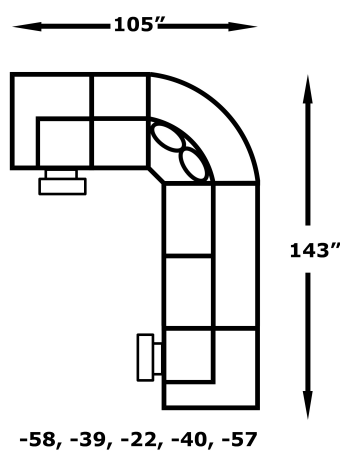

V73040L
Armless Sofa
W-62 D-40

V7354PL
Armless Reclining Chair
W-25 D-40

V73057L
RAF Recl Chair
W-34 D-40

V73058L
LAF Recl Chair
W-34 D-40

Suggested Layouts

We do our best to provide the most accurate dimensions. However, as with all handcrafted products, dimensions are approximate.